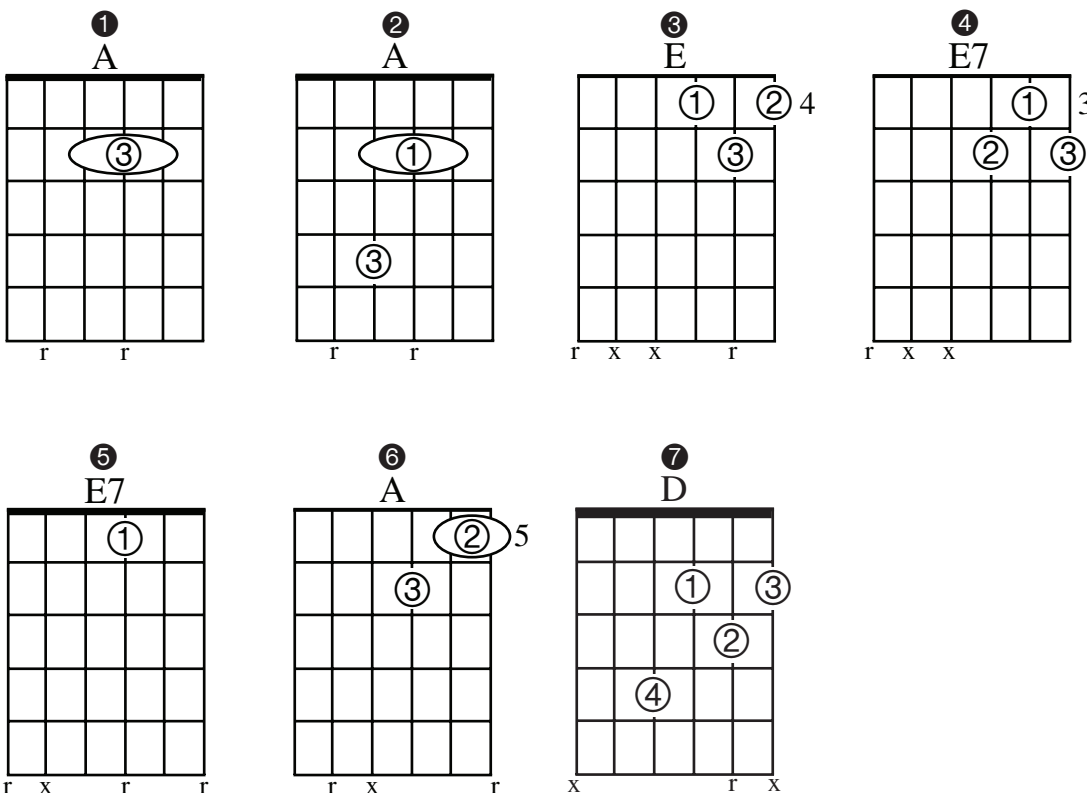

# Just a Closer Walk With Thee

Traditional

“Just a Closer Walk with Thee” has a fairly simple melody. If there’s any difficulty with the solo it’s due to the fact that I placed it in the key of A and made use of the 3-1-2 pattern. Pick directions are shown with up or down pointing arrows. If you follow the suggested fretting hand fingerings you’ll be able to figure out the positions of the notes. Below you’ll find chord diagrams for the chords I thought you might not be familiar with. In measure 5 you’ll use a closed position E chord. Try substituting in the closed position E7 (④) shown.

Given the unusual key, the picking pattern, and some limited up-the-neck work, I rated “Just a Closer Walk with Thee” as a level 3 solo.

*Arrangement: key of A. Recording: key of A. CD tracks 42 & 43. M: A. F: D or E, capo 5 or 7. Level: 3.*